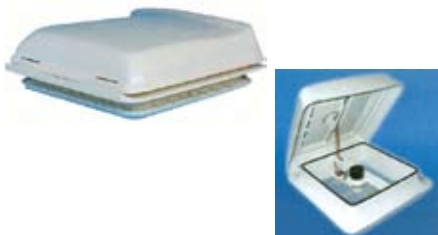

Crystal	008636
White	008637

FIAMMA ROOF VENT 28cm x 28cm

Ideal for small spaces such as bathrooms - the new aerodynamic vent is supplied with or without fan. White in colour with permanent air flow ventilation system and flyscreen.