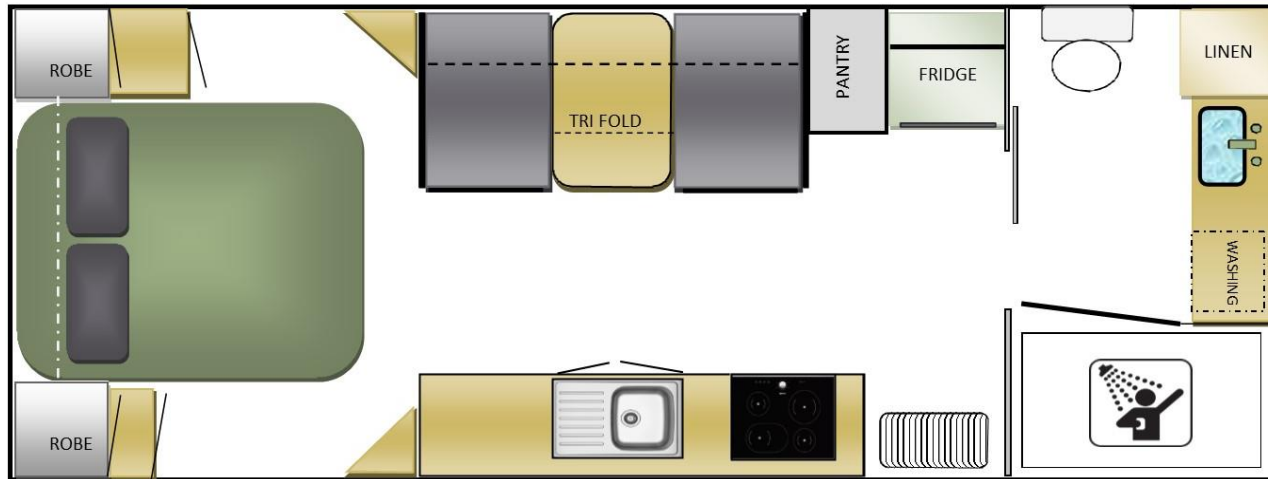

20'6 COMMANDER XT

CANTERBURY CARAVANS	DEALER ADDED OPTIONS			
enquiries@canterburycaravans.com.au	FRONT GENERATOR BOX	\$780	BM PRO MANAGEMENT	\$884
www.canterburycaravans.com.au	DEXTER BRAKING SYSTEM	\$1,300	FRONT STONE GUARD	\$560
ph: (03) 9729-8188	SOFT DRAWER CLOSING	\$416	BATTERIES 120 AMP AGM	\$420
587-589 DORSET RD NORTH BAYSWATER VIC	LED LIGHTS FRONT & REAR	\$390	FIAMA BIKE RACK 2 ARM	\$455
CHASSIS : C5223	OMNI STEP MANUAL	\$429		
Height : 2950 MM	1.5 MTR DRAWER SLIDER	\$964		
Length : 8500 MM	GREY WATER TANK	\$455		
Tare : 2620 KG	FLAT ALU-COMP WALLS	\$1,560		
ATM: 3200 KG (600 KG PAY LOAD)	WAECO FRIDGE UPGRADE	\$585		
Ball Weight : 200 KG	FULL HEIGHT PANTRY	\$461		

PLEASE NOTE WEIGHTS & MEASUREMENTS ARE APPROXIMATE ONLY & MAY VARY DEPENDING ON CUSTOMER FEATURES

STANDARD FEATURES

- SILVER SUPA GAL CHASSIS
- 6" A FRAME 4" CHASSIS
- 2" RAISER TO CHASSIS
- 3.2 TONNE CRS SUSPENSION
- 235/75/R15 AT TYRES
- 3 ARM STRAIGHT BUMPER
- 2 X 100 AMP BATTERY SYSTEM
- 2 X 150 WATT SOLAR PANEL
- HV SENSOR ANTENNA
- 2 X SMALL ROOF HATCHES
- ROOF MOUNTED AIR CONDITIONER
- BBQ FITTING
- PICNIC TABLE X 1
- 600MM HIGH CHECKER PLATE
- FULL HEIGHT CHECKER FRONT
- CAFÉ OR L-SHAPE LOUNGE
- N614 THETFORD 3 WAY FRIDGE
- REVERSING CAMERA & SCREEN
- RECESSED MINI GRILL
- GRAB RAIL TO INSIDE DOOR
- 2 X EXTERNAL SPEAKERS
- EXTERNAL TV LOCKER
- SOLID EXTERNAL LOCKER DOORS
- PREMIUM RADIUS DOOR
- 2 X JERRY CAN HOLDERS
- EXTENDED A FRAME
- PIANO HINGE TO ALL CUPBOARDS
- CD/DVD PLAYER 12 VOLT
- 2 X INTERNAL SPEAKERS
- ROLLED BENCH TOPS
- ROLL OUT AWNING
- TAP ON A FRAME
- DROP DOWN JACKS
- FIRE EXTINGUISHER & BLANKET
- TOP LOAD WASHING MACHINE
- TRI FOLD TABLE
- INNERSPRING MATTRESS
- LED LIGHTS INTERNAL
- SHELVES IN OHC ABOVE SEAT
- RANGEHOOD
- DOUBLE GLAZED WINDOWS
- PORCHES IN ROBES
- MICROWAVE
- LOCKER DOORS REAR ENSUITE
- CHECKER PLATE WHEEL SPAT
- GAL LINED TUNNEL BOOT
- GAS/ELEC HWS
- 2 X 95 LTR WATER TANKS
- FULL INSULATION
- 10" BRAKES