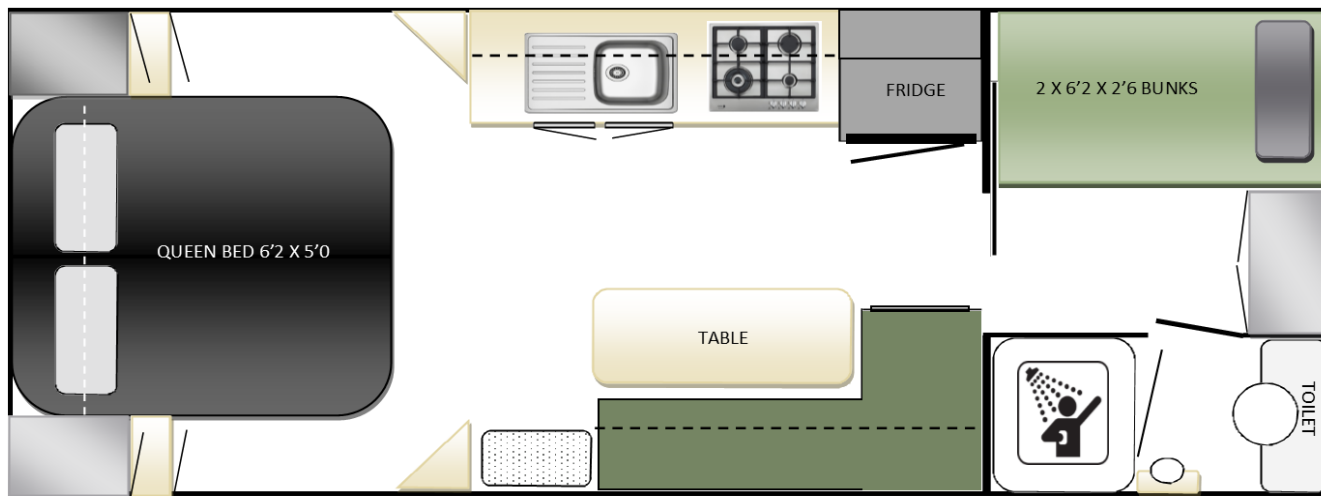

# 21'6" PARAMOUNT ADVENTURER 2 BUNKS

CANTERBURY CARAVANS	DEALER ADDED OPTIONS		
<a href="mailto:enquiries@canterburycaravans.com.au">enquiries@canterburycaravans.com.au</a>	<b>AKRIL SPLASH BACKS</b>	<b>\$390</b>	
<a href="http://www.canterburycaravans.com.au">www.canterburycaravans.com.au</a>	<b>PORT HOLES TO ROBES</b>	<b>\$320</b>	
ph: (03) 9729-8188	<b>GREY WATER</b>	<b>\$325</b>	
587-589 DORSET RD NORTH BAYSWATER VIC	<b>OMNI STEP</b>	<b>\$429</b>	
CHASSIS : C5301	<b>DEXTER DSC</b>	<b>\$1,300</b>	
<b>Height : 2950</b>	<b>MESH IN A FRAME</b>	<b>\$320</b>	
<b>Length : 8900 MM</b>	<b>FRONT LOAD WASHING MACHINE</b>	<b>\$1,030</b>	
<b>Tare : 2446 KG</b>	<b>EXTERNAL SHOWER &amp; TENT</b>	<b>\$624</b>	
<b>ATM: 3046 KG</b>	<b>WATER FILTER</b>	<b>\$195</b>	
<b>Ball Weight : 189 KG</b>	<b>FRONT STORAGE BOX</b>	<b>\$880</b>	

PLEASE NOTE WEIGHTS & MEASUREMENTS ARE APPROXIMATE ONLY & MAY VARY DEPENDING ON CUSTOMER FEATURES